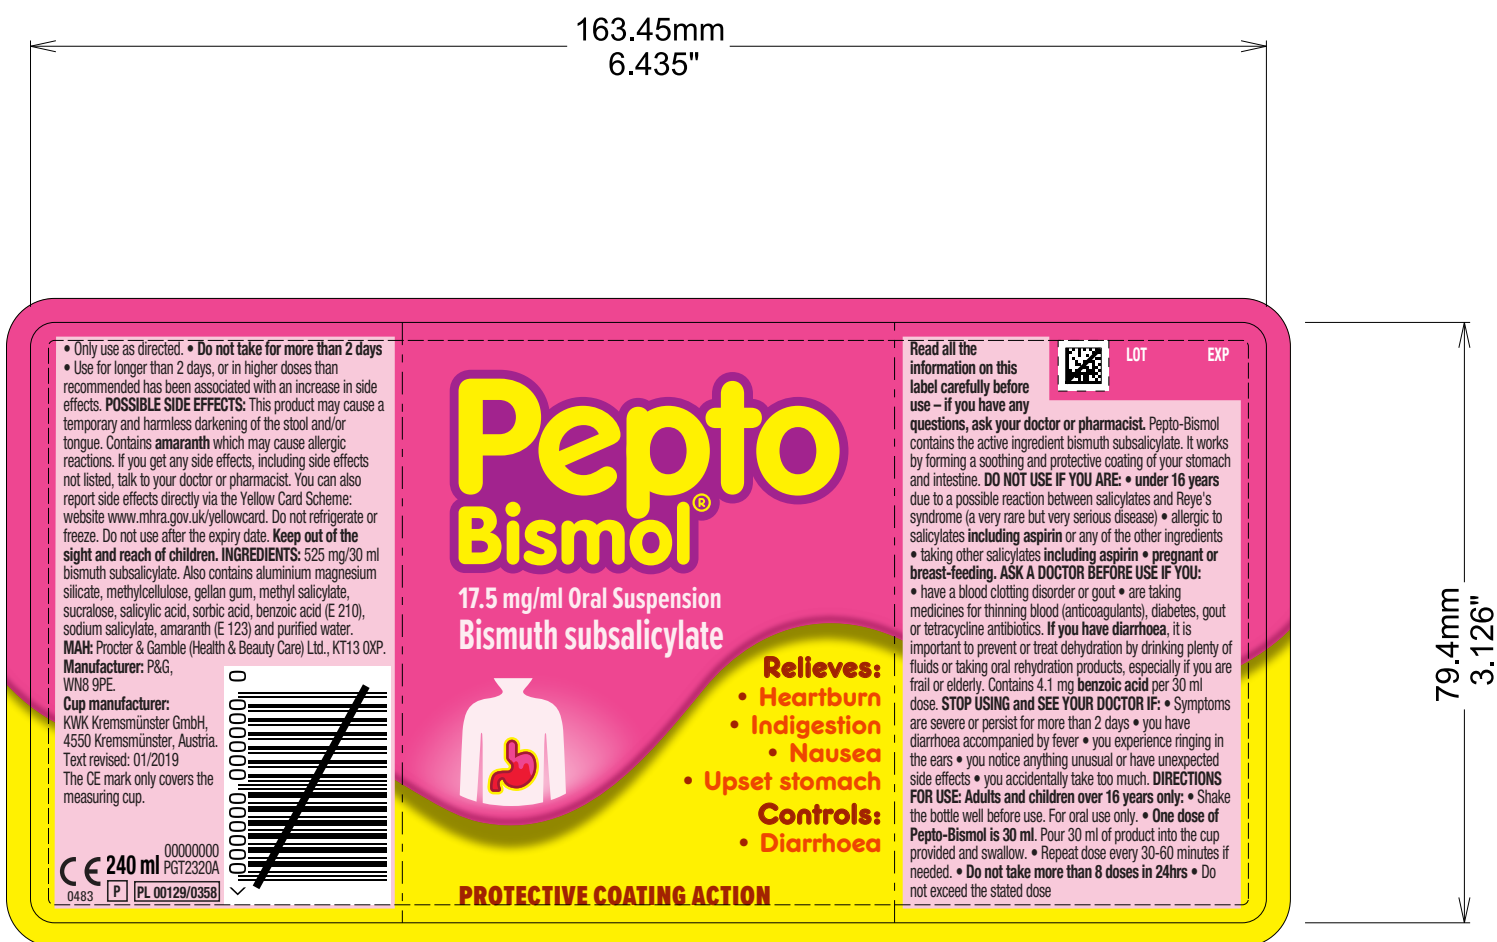

MAINTENANCE		PHC International									
ZINC No: PGT0002320B PMP/IPMS: N/A MPMP: N/A POA Description: Pepto Bismol Liquid 120ml (L) UK (Sub)	SCHAWKI!	<table border="1" style="width: 100%; height: 20px;"> <tr> <td style="background-color: yellow;">Yellow</td> <td style="background-color: black;">Black</td> <td style="background-color: red;">PMS 199 C</td> <td style="background-color: magenta;">PMS 212 C</td> <td style="background-color: purple;">PMS 2415 C</td> <td style="background-color: white; border: 1px solid black;">Varnish</td> </tr> </table>	Yellow	Black	PMS 199 C	PMS 212 C	PMS 2415 C	Varnish	Fonts: FrankfurterEF-Medium HelveticaNeue-CondensedBold HelveticaNeueLTPro-BdCn HelveticaNeueLTPro-BdCn Body Copy: 7.0 pt Min font size: 5.2 pt	Region: EUROPE Manf. Plant: N/A Substrate: N/A Printer: N/A Laetus: N/A Colour Correct: NO	
Yellow	Black	PMS 199 C	PMS 212 C	PMS 2415 C	Varnish						
Supplier Ref: 401293907_V2R0	Date: 07/02/2019	REPRESENTATION: Colours represented with a diagonal line have been modified to aid PDF approval.				Technical Drawing: 91430256.001					

MAINTENANCE

ZINC No: PGT0002320A

PMP/IPMS: N/A

MPMP: N/A

POA Description: Pepto Bismol Liquid 240ml (L) UK (Sub)

Supplier Ref: 401293915_V1R1

SCHAWK!

REPRESENTATION: Colours represented with a diagonal line have been modified to aid PDF approval.

PHCInternational

Fonts:

FrankfurterEF-Medium
HelveticaNeue-CondensedBold
HelveticaNeueLTPro-Cn
ProximaNovaExCn-Black
Body Copy: 7.0 pt
Min font size: 5.2 pt

ProximaNovaExCn-Bold
Univers-Condensed

Region: EUROPE

PMP/IPMS: N/A

MPMP: N/A

POA Description: Pepto Bismol Liquid 480ml (L) UK (Sub)

Supplier Ref: 401293919_V2R0

SCHAWK!

Date: 07/02/2019

REPRESENTATION: Colours represented with a diagonal line have been modified to aid PDF approval.